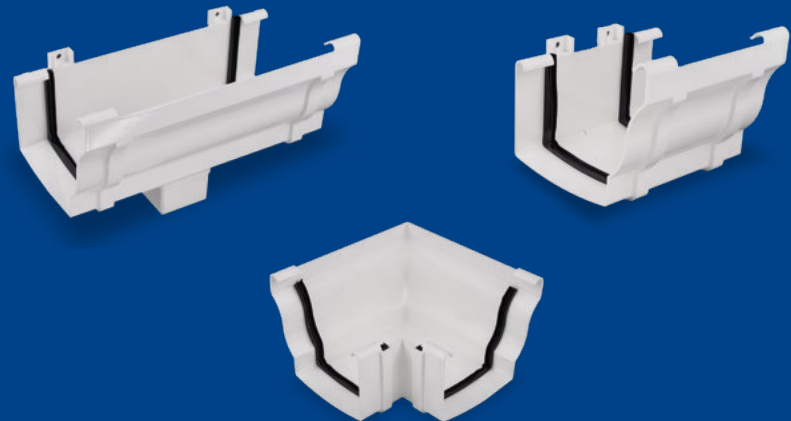

We also have the **Rainmax Downspout** with 4 times more capacity, ideal for all types of building: commercial and industrial.

LEARN MORE! SCAN THIS QR CODE

Lightweight and economical, one section of three-metre downspout weighs 1.89 kilograms.